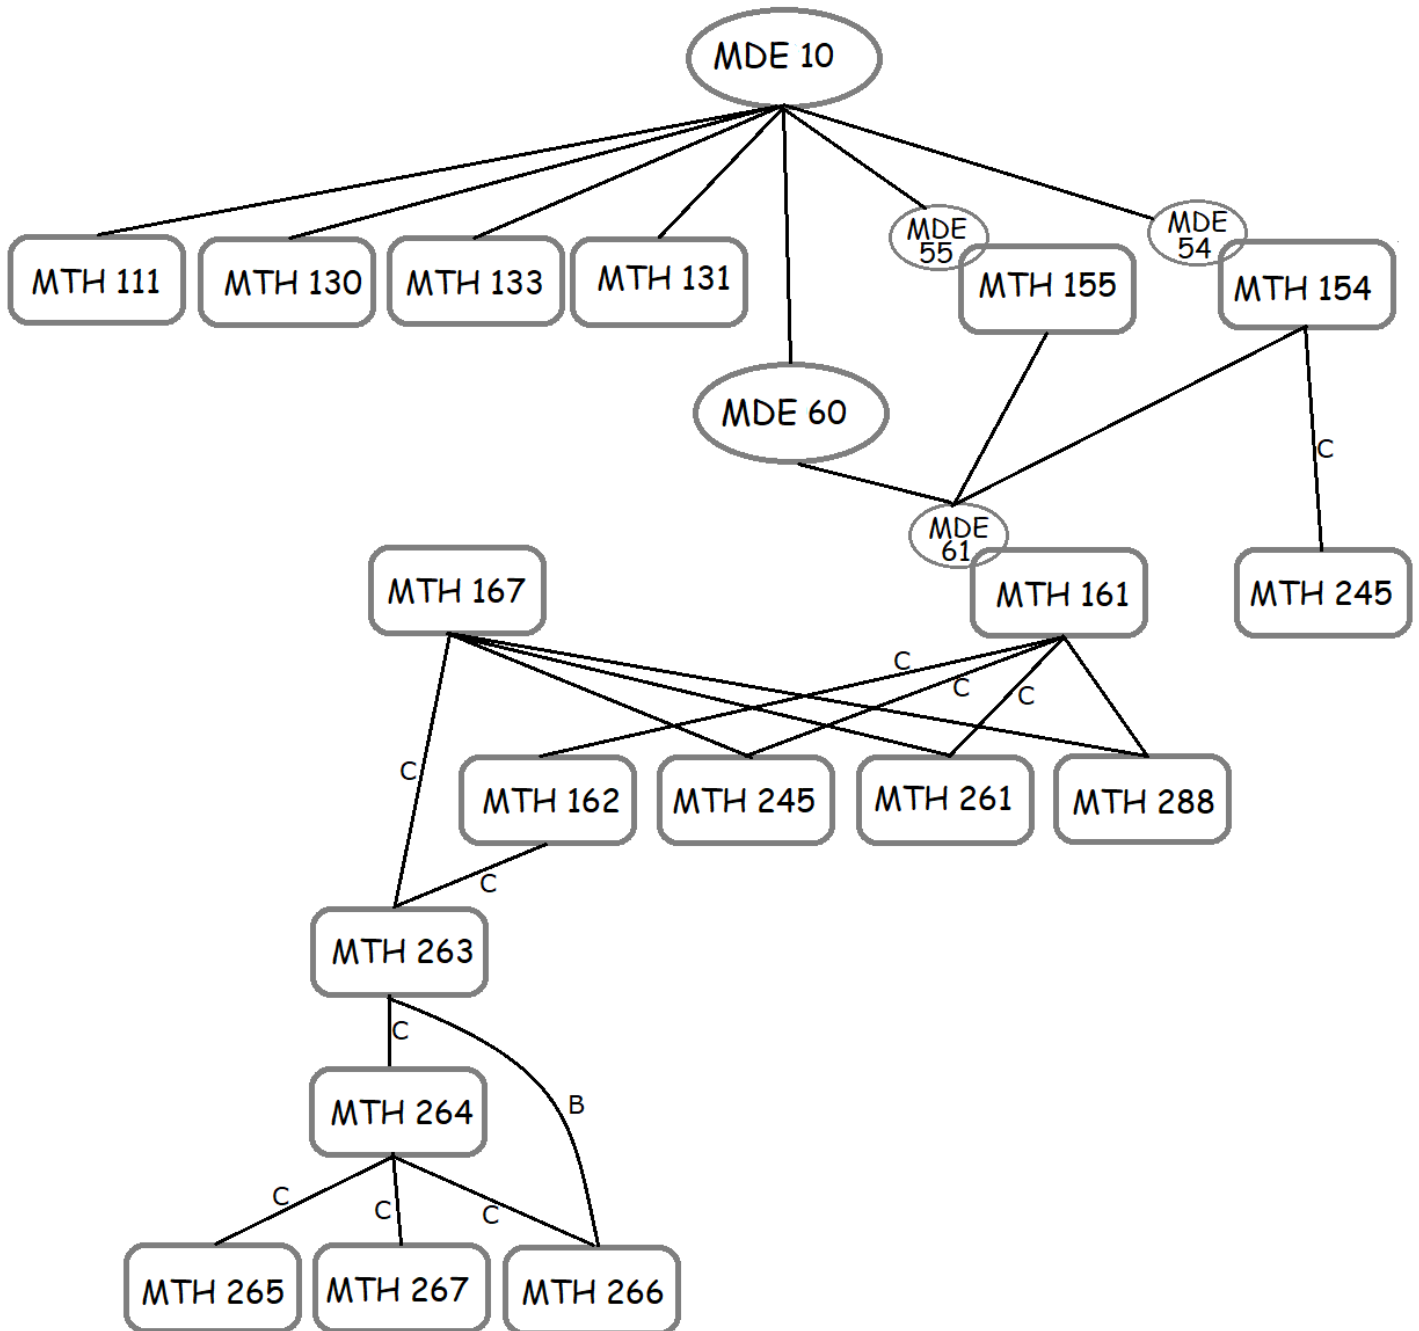

Math Courses - Effective Fall 2020

MDE 54,55,and 61 are co-requisite courses, taken with credit level course

C – letter grade of C or better required to move on to the next course

B – letter grade of B or better required to move on to the next course

None – passing grade required to move on to the next course