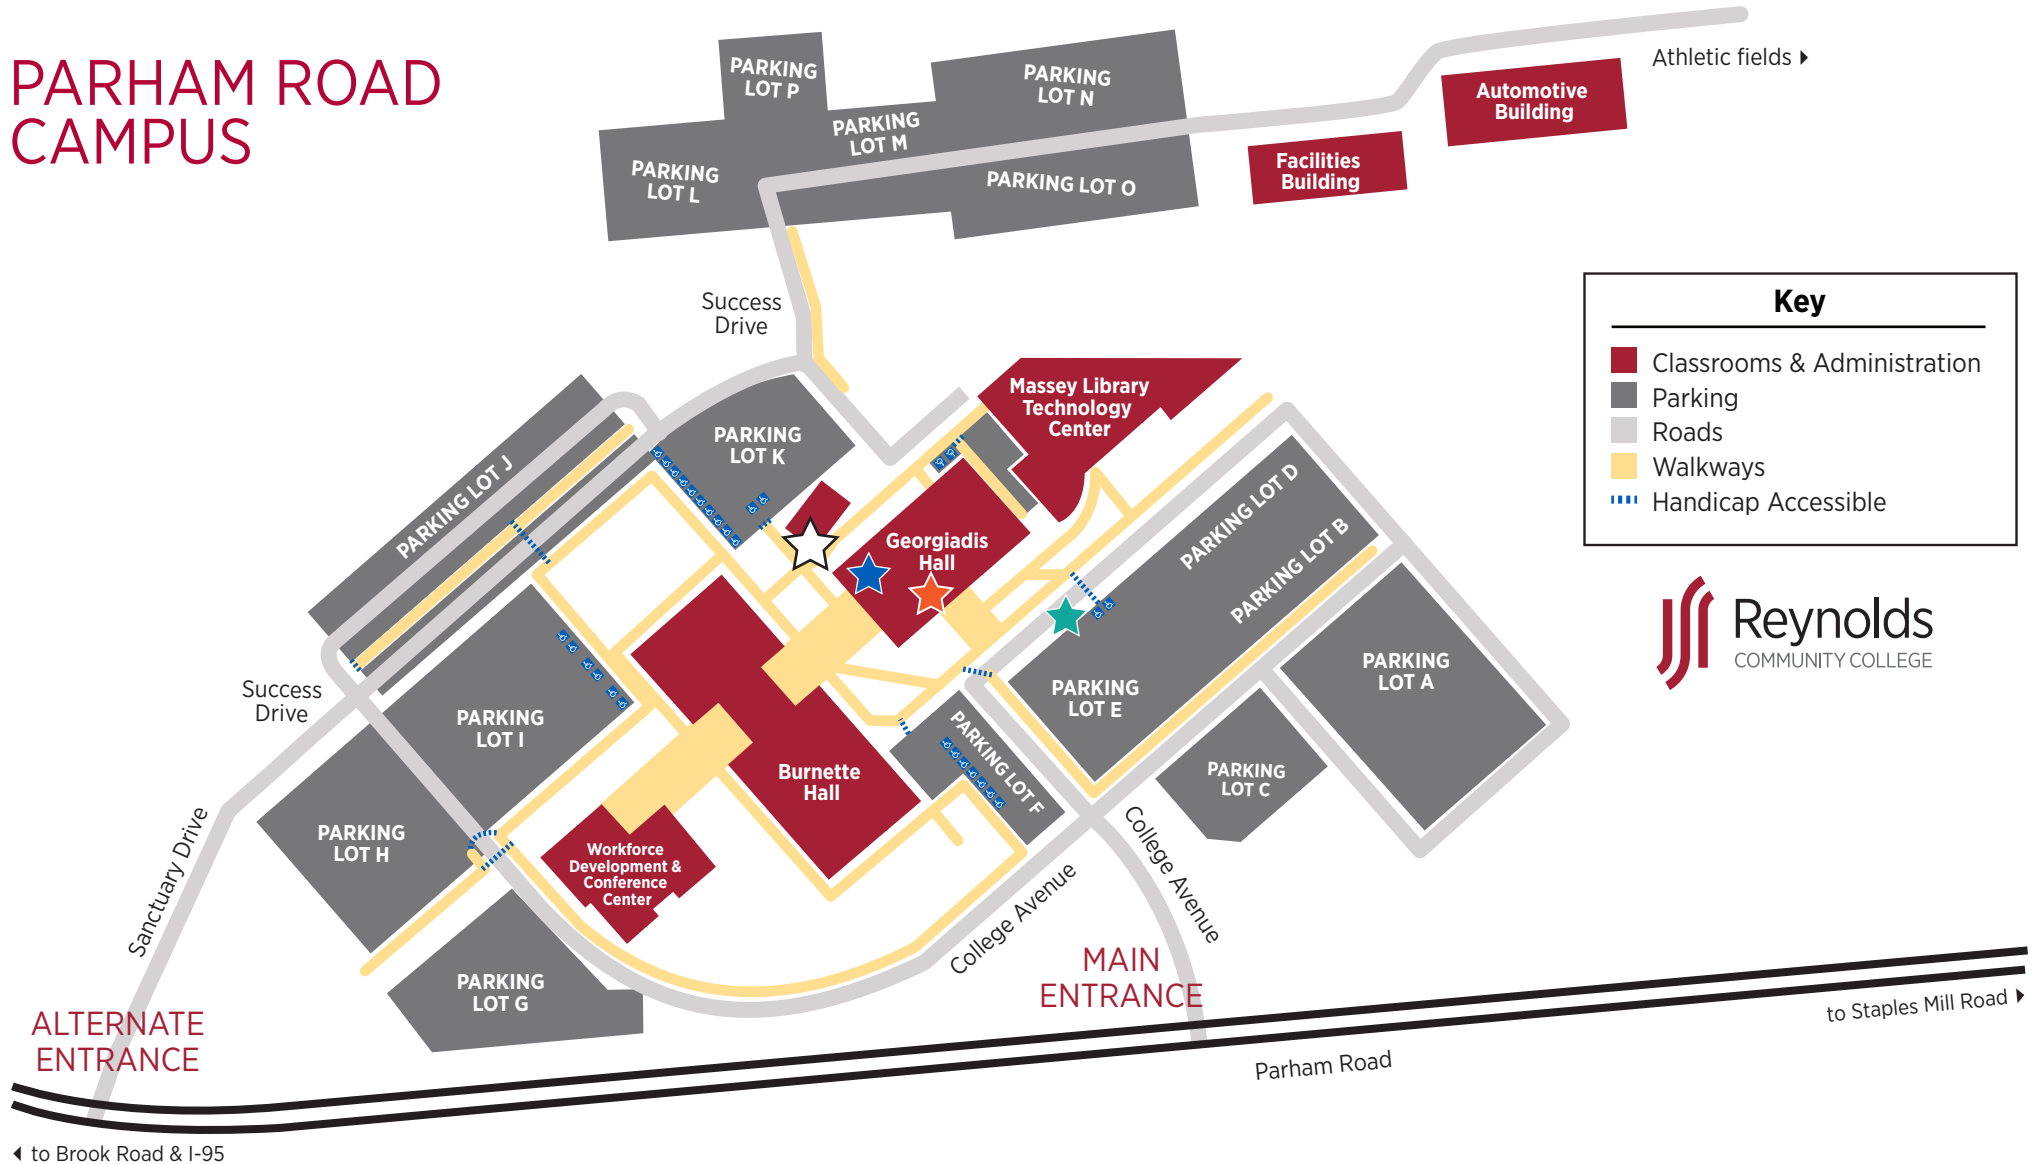

PARHAM ROAD CAMPUS

Key

- Classrooms & Administration
- Parking
- Roads
- Walkways
- Handicap Accessible

ALTERNATE ENTRANCE

MAIN ENTRANCE

← to Brook Road & I-95

to Staples Mill Road →

<p>Workforce Development & Conference Center</p> <ul style="list-style-type: none"> CCWA103 Conference Center Gallery....Main Level Financial Operations.....202 Human Resources.....121 Office of the President.....210 Scholarship Office200 	<p>Burnette Hall</p> <ul style="list-style-type: none"> Campus Police100 ESL220 Math Central+164 School of Business112 School of Humanities & Social Sciences220 School of Mathematics, Science & Technology.....177 Writing Studio104 	<p>Georgiadis Hall</p> <ul style="list-style-type: none"> ★ Advising Services100 Business OfficeB001 Campus Store102 Career Services.....100 ★ Financial Aid.....202 Food Pantry.....237 GymB107 Julian's CaféMain Level 	<ul style="list-style-type: none"> Lactation room236 Meditation Room235 Shuttle Pick-up.....Outside ★ Student Accommodations.....101 Student Life.....Mezzanine Student Support Services.....200 Testing Center.....104 Military Services.....237 	<p>Massey Library Technology Center</p> <ul style="list-style-type: none"> Library.....103 Lipman Auditorium108 Meeting Room138 Tutoring ServicesB05 <p>Welcome Center</p> <ul style="list-style-type: none"> ★ Admissions and Campus Tours
---	--	---	---	--