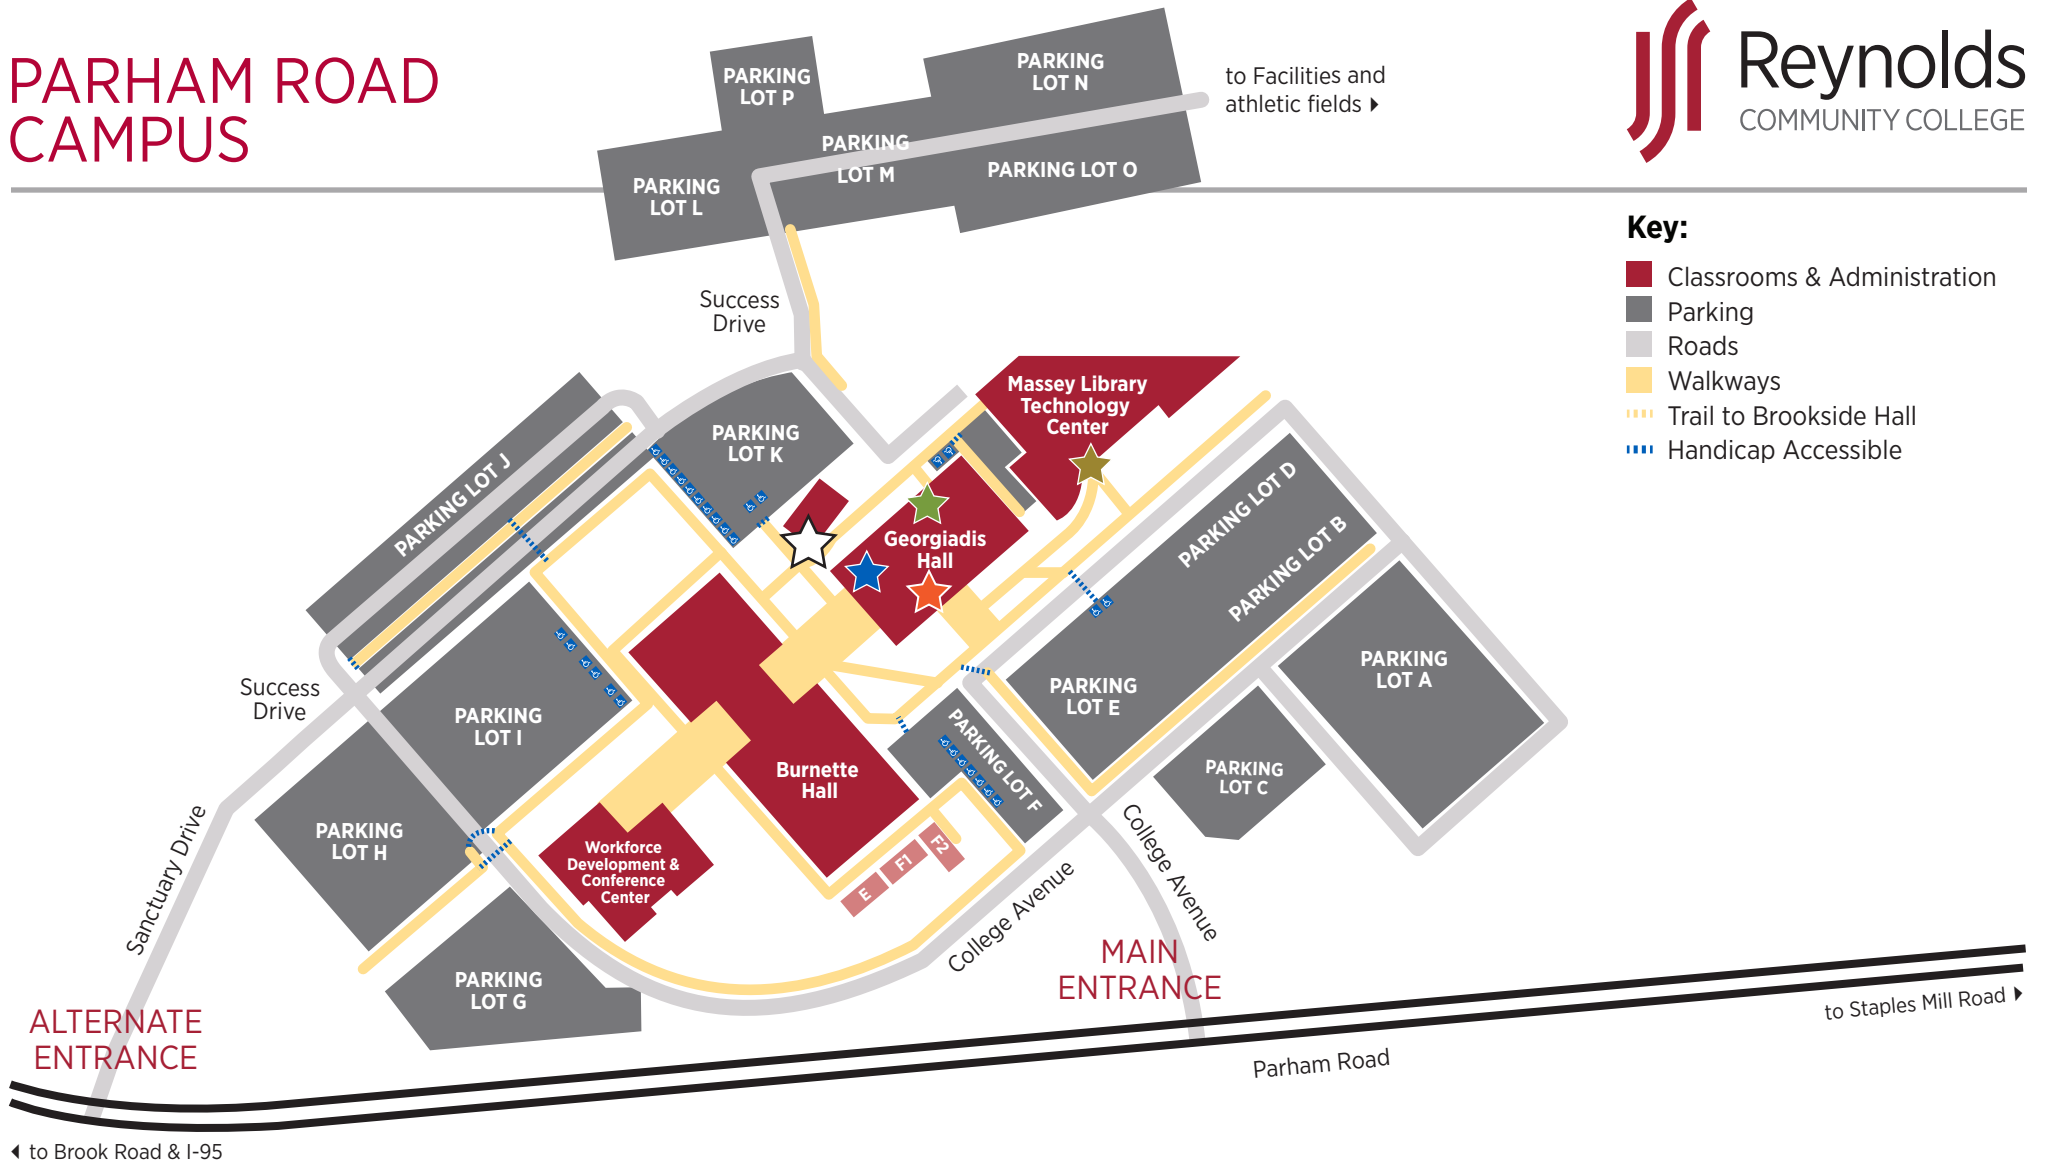

PARHAM ROAD CAMPUS

to Brook Road & I-95

to Staples Mill Road

<p>Workforce Development & Conference Center</p> <ul style="list-style-type: none"> Advancement.....200 CCWA103 Conference Center Gallery...Main Level Financial Operations.....202 Human Resources.....121 Office of the President.....210 	<p>Burnette Hall</p> <ul style="list-style-type: none"> Campus Café..... Main Level Campus Police.....100 School of Business112 School of Humanities & Social Sciences220 School of Mathematics, Science & Engineering.....177 	<p>Georgiadis Hall</p> <ul style="list-style-type: none"> Registrar's Office207 Business OfficeB001 ★ Campus Store102 Student Support Services200 ★ Advising Services100 Financial Aid.....202 Gym & Fitness Studio.....B010 Julian's CaféMain Level Math Central+206 	<ul style="list-style-type: none"> Student Accommodations.....101 Student Life.....Mezzanine ★ Testing Center.....104 Veterans Resource Center.....237 <p>Massey Library Technology Center</p> <ul style="list-style-type: none"> Library.....103 Lipman Auditorium108 Meeting Room138 Tutoring ServicesB05 	<p>☆ Welcome Center</p> <ul style="list-style-type: none"> Admissions and Campus Tours
--	--	---	--	--

★ New Student Orientation (SOAR)